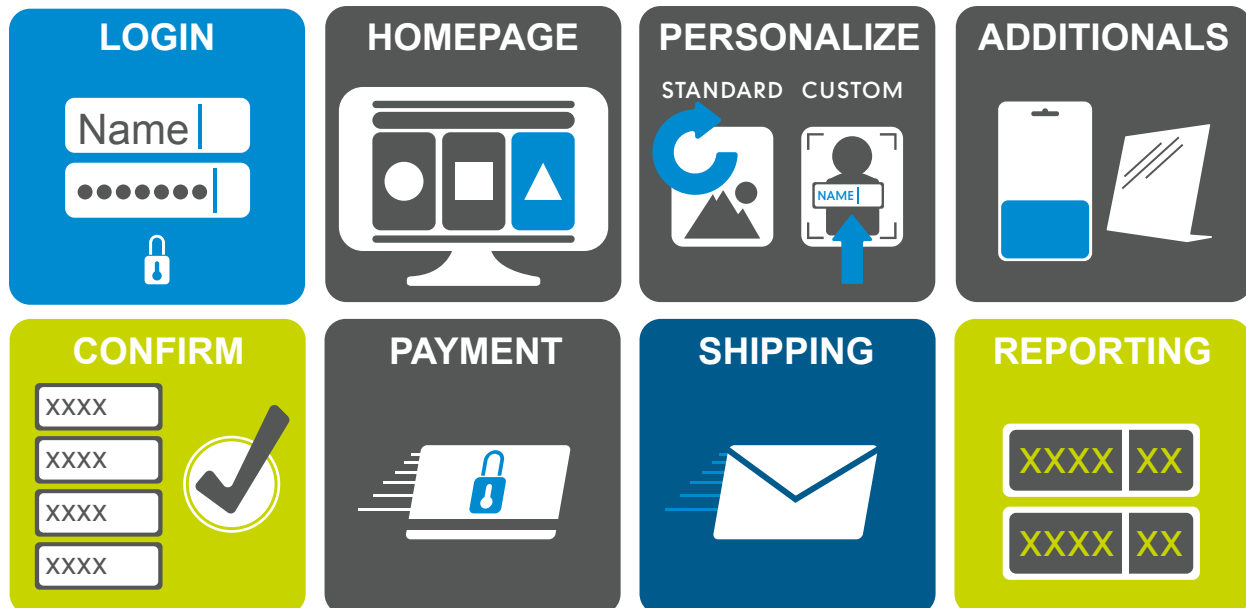

Jigsaw™

STREAMLINE AND AUTOMATE YOUR FULFILLMENT STRATEGY WITH JIGSAW

Jigsaw is an on-line tool from Travel Tags that gives you the ability to order customizable gift, loyalty or membership cards. Our on-line based solution can be embedded into your website for seamless integration with multiple business rule options. Additionally, our customizable reporting suite offers effortless management of sales rep and customer account activities.

Jigsaw affords you the ability to select your own business specific online card production platform.

KEY FUNCTIONALITIES:

- Embedded into your website for seamless integration with option for a shopping cart.
- Processor requirements integrated into tool to measure consistent service level agreements set up with your merchants.
- Jigsaw is a PCI compliant application.